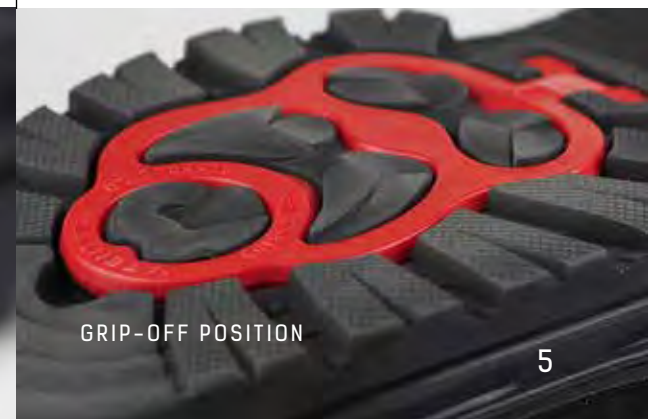

GRIP-KEY tool included

A 2 Position Rotor System giving maximum anti-slip protection at forefoot and heel area.

TIPER

2 POSITION ROTATING GRIP

600GM 3M THINSULATE
REMOVABLE LINER

GRIP-KEY TOOL
& SIDE POCKET

GET A GRIP

NAVATEX

SNOW DOME

Colors **BLACK**

Style **2109905**
 Gender **UNISEX**
 Sizes **6-13**
 Upper **800D NYLON / PU**

Outsole: Rubber with Anti-Slip OC System
 ROTOR 2 Position Rotating Grip
 3M THINSULATE Insulation - 600gm
 Cold Rating: -50C / -58F

Waterproof
 Removable Liner
 Grip-Key Included
 Lace System

2 POSITION ROTATING GRIP

GRIP-OFF POSITION

GET A GRIP

NAVATEX

Our traditional
All Weather Sole with
2 Position Flipping Grip

The **HIKER** Sole
Comfort and Durability
Built for all terrains.