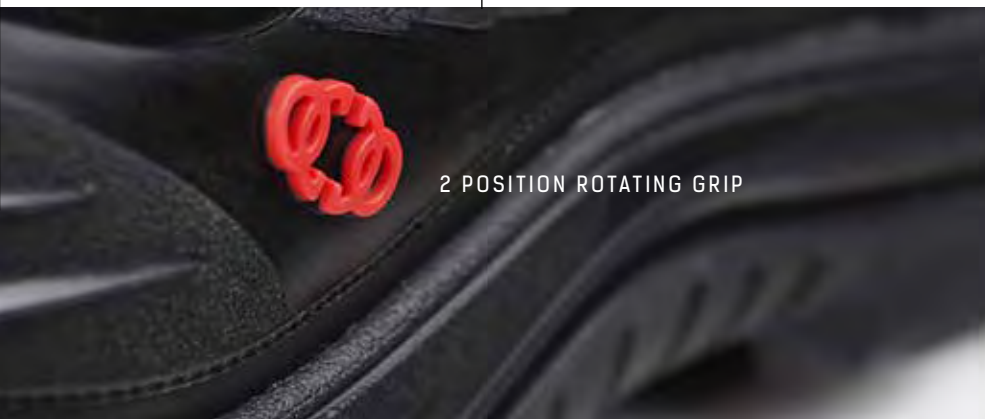

Waterproof
 Removable Liner
 Grip-Key Included
 Lace System

2 POSITION ROTATING GRIP

GRIP-OFF POSITION

GET A GRIP

NAVATEX

Our traditional
All Weather Sole with
2 Position Flipping Grip

The **HIKER** Sole
Comfort and Durability
Built for all terrains.